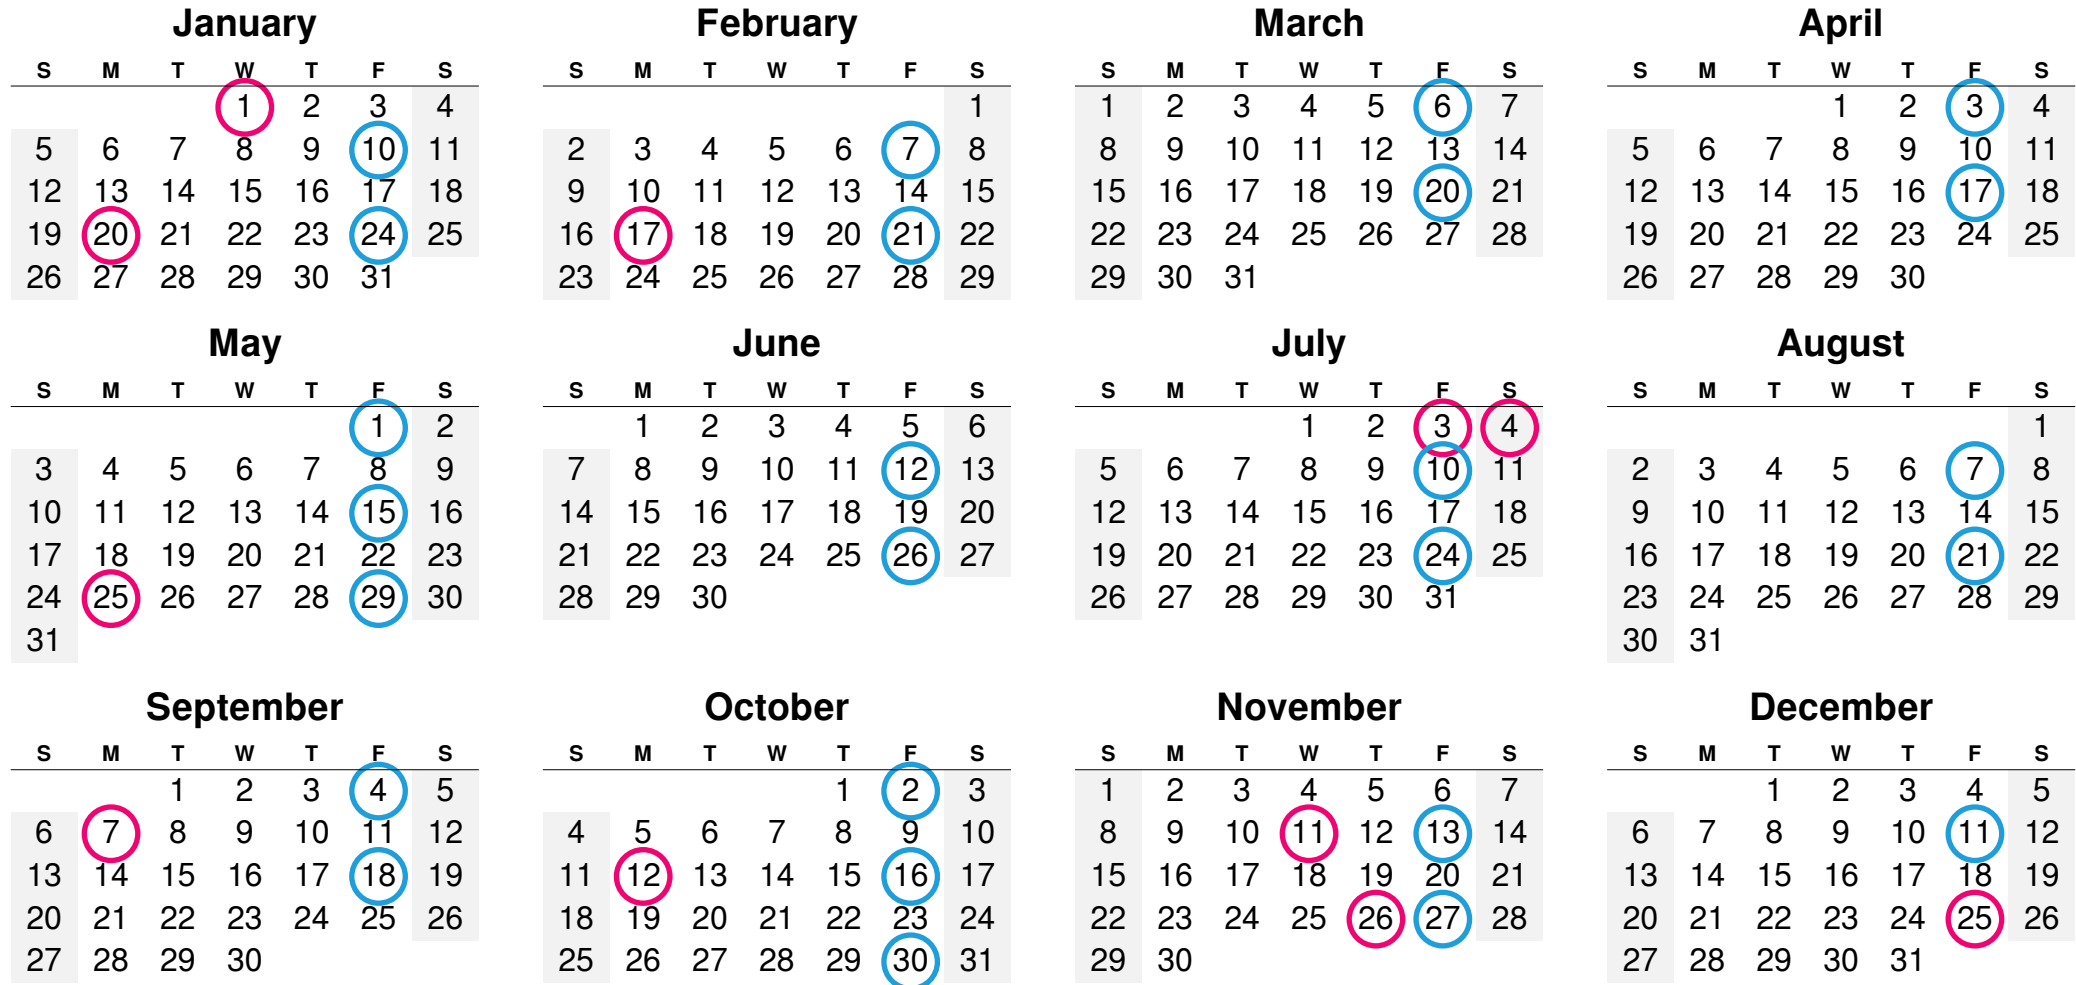

# 2020 Postal Holiday and Pay Day Calendar

Calendar for Year 2020 (United States)

- |  |  |  |   |                                  |
|--|--|--|---|----------------------------------|
| <b>Jan 1</b> ● New Year's Day                  | <b>Mar 8</b> ● Daylight Saving Time starts | <b>Jun 26</b> ● Pay Day                    | <b>Sep 7</b> ● Labor Day                    | <b>Nov 13</b> ● Pay Day          |
| <b>Jan 10</b> ● Pay Day                        | <b>Mar 20</b> ● Pay Day                    | <b>Jul 3</b> ● 'Independence Day' observed | <b>Sep 18</b> ● Pay Day                     | <b>Nov 26</b> ● Thanksgiving Day |
| <b>Jan 20</b> ● Martin Luther King Jr. Day     | <b>Apr 3</b> ● Pay Day                     | <b>Jul 4</b> ● Independence Day            | <b>Oct 2</b> ● Pay Day                      | <b>Nov 27</b> ● Pay Day          |
| <b>Jan 24</b> ● Pay Day                        | <b>Apr 17</b> ● Pay Day                    | <b>Jul 10</b> ● Pay Day                    | <b>Oct 12</b> ● Columbus Day (Most regions) | <b>Dec 11</b> ● Pay Day          |
| <b>Feb 7</b> ● Pay Day                         | <b>May 1</b> ● Pay Day                     | <b>Jul 24</b> ● Pay Day                    | <b>Oct 16</b> ● Pay Day                     | <b>Dec 25</b> ● Christmas Day    |
| <b>Feb 17</b> ● Presidents' Day (Most regions) | <b>May 15</b> ● Pay Day                    | <b>Aug 7</b> ● Pay Day                     | <b>Oct 30</b> ● Pay Day                     | <b>Dec 25</b> ● Pay Day          |
| <b>Feb 21</b> ● Pay Day                        | <b>May 25</b> ● Memorial Day               | <b>Aug 21</b> ● Pay Day                    | <b>Nov 1</b> ● Daylight Saving Time ends    |                                  |
| <b>Mar 6</b> ● Pay Day                         | <b>Jun 12</b> ● Pay Day                    | <b>Sep 4</b> ● Pay Day                     | <b>Nov 11</b> ● Veterans Day                |                                  |